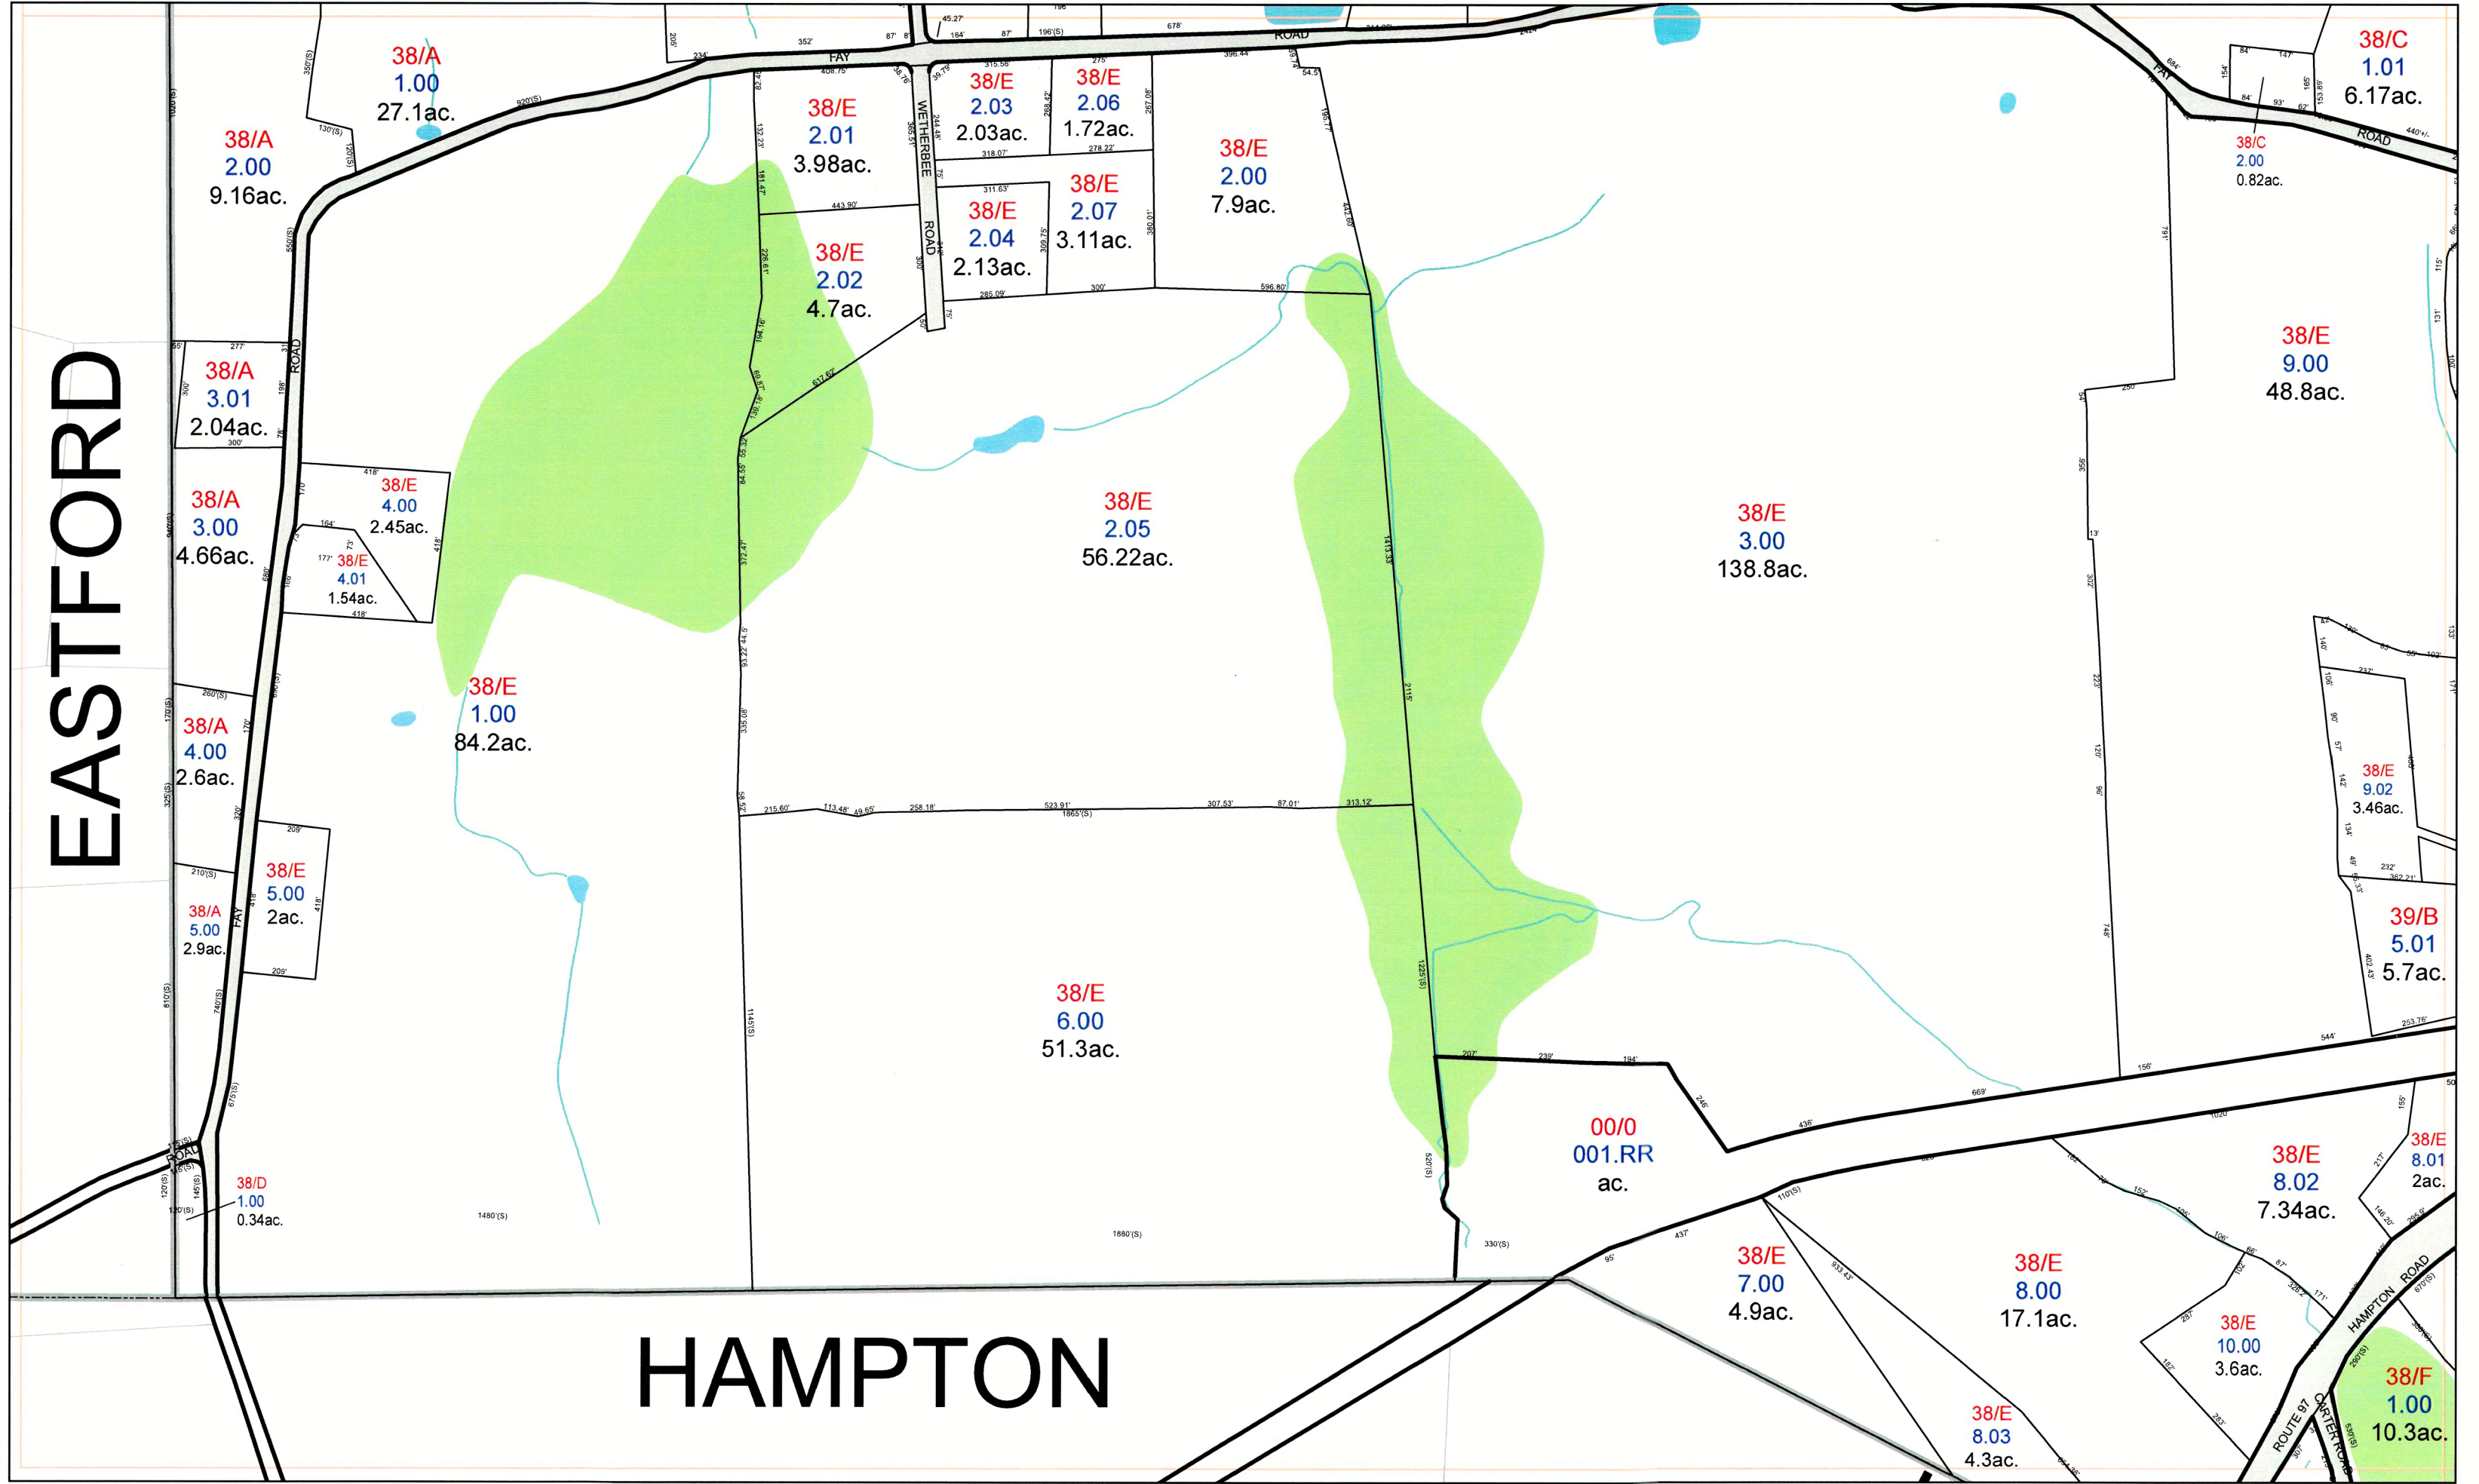

EASTFORD

HAMPTON

Legend

- Parcels
- Town Line Boundary
- Easements
- Electric Easement
- Gas Easement
- Telephone Easement
- Streams
- Water
- Swamp
- 2/C Map/Block
- 2.00 Lot
- 1.2ac. Size

NOTE: The areas, boundaries, and dimensions shown on this tax map are derived from planimetric mapping, plans, and deeds of record, and are to be used for tax assessment purposes only and NOT FOR CONVEYANCE.

TOWN OF POMFRET, CONNECTICUT
April 2019
 MAPS ARE FOR TAX PURPOSES ONLY

38